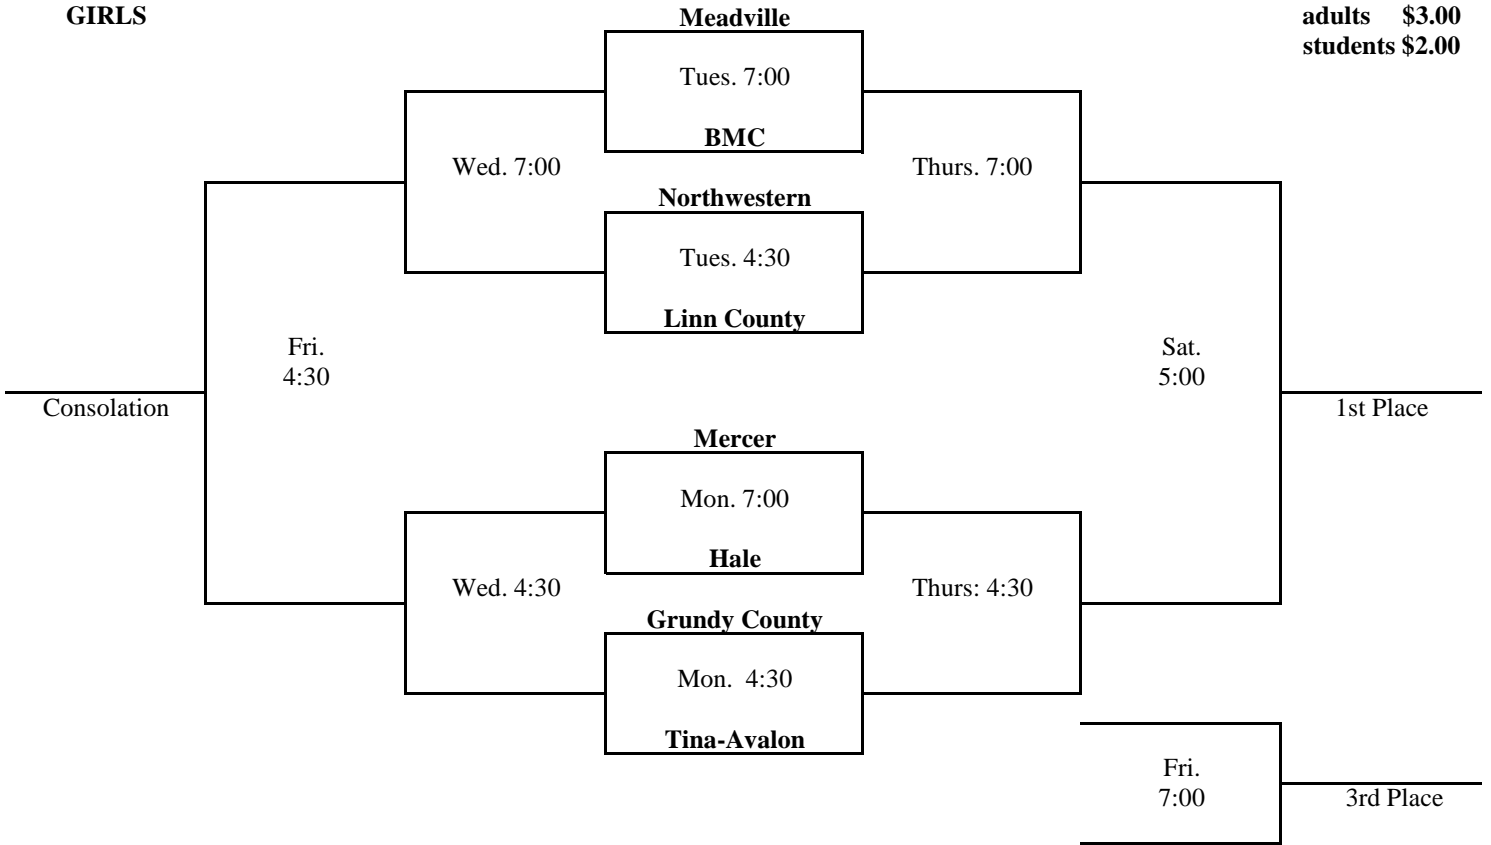

Meadville Invitational

January 27 - February 2nd, 2020

Admission
adults \$3.00
students \$2.00

GIRLS

BOYS